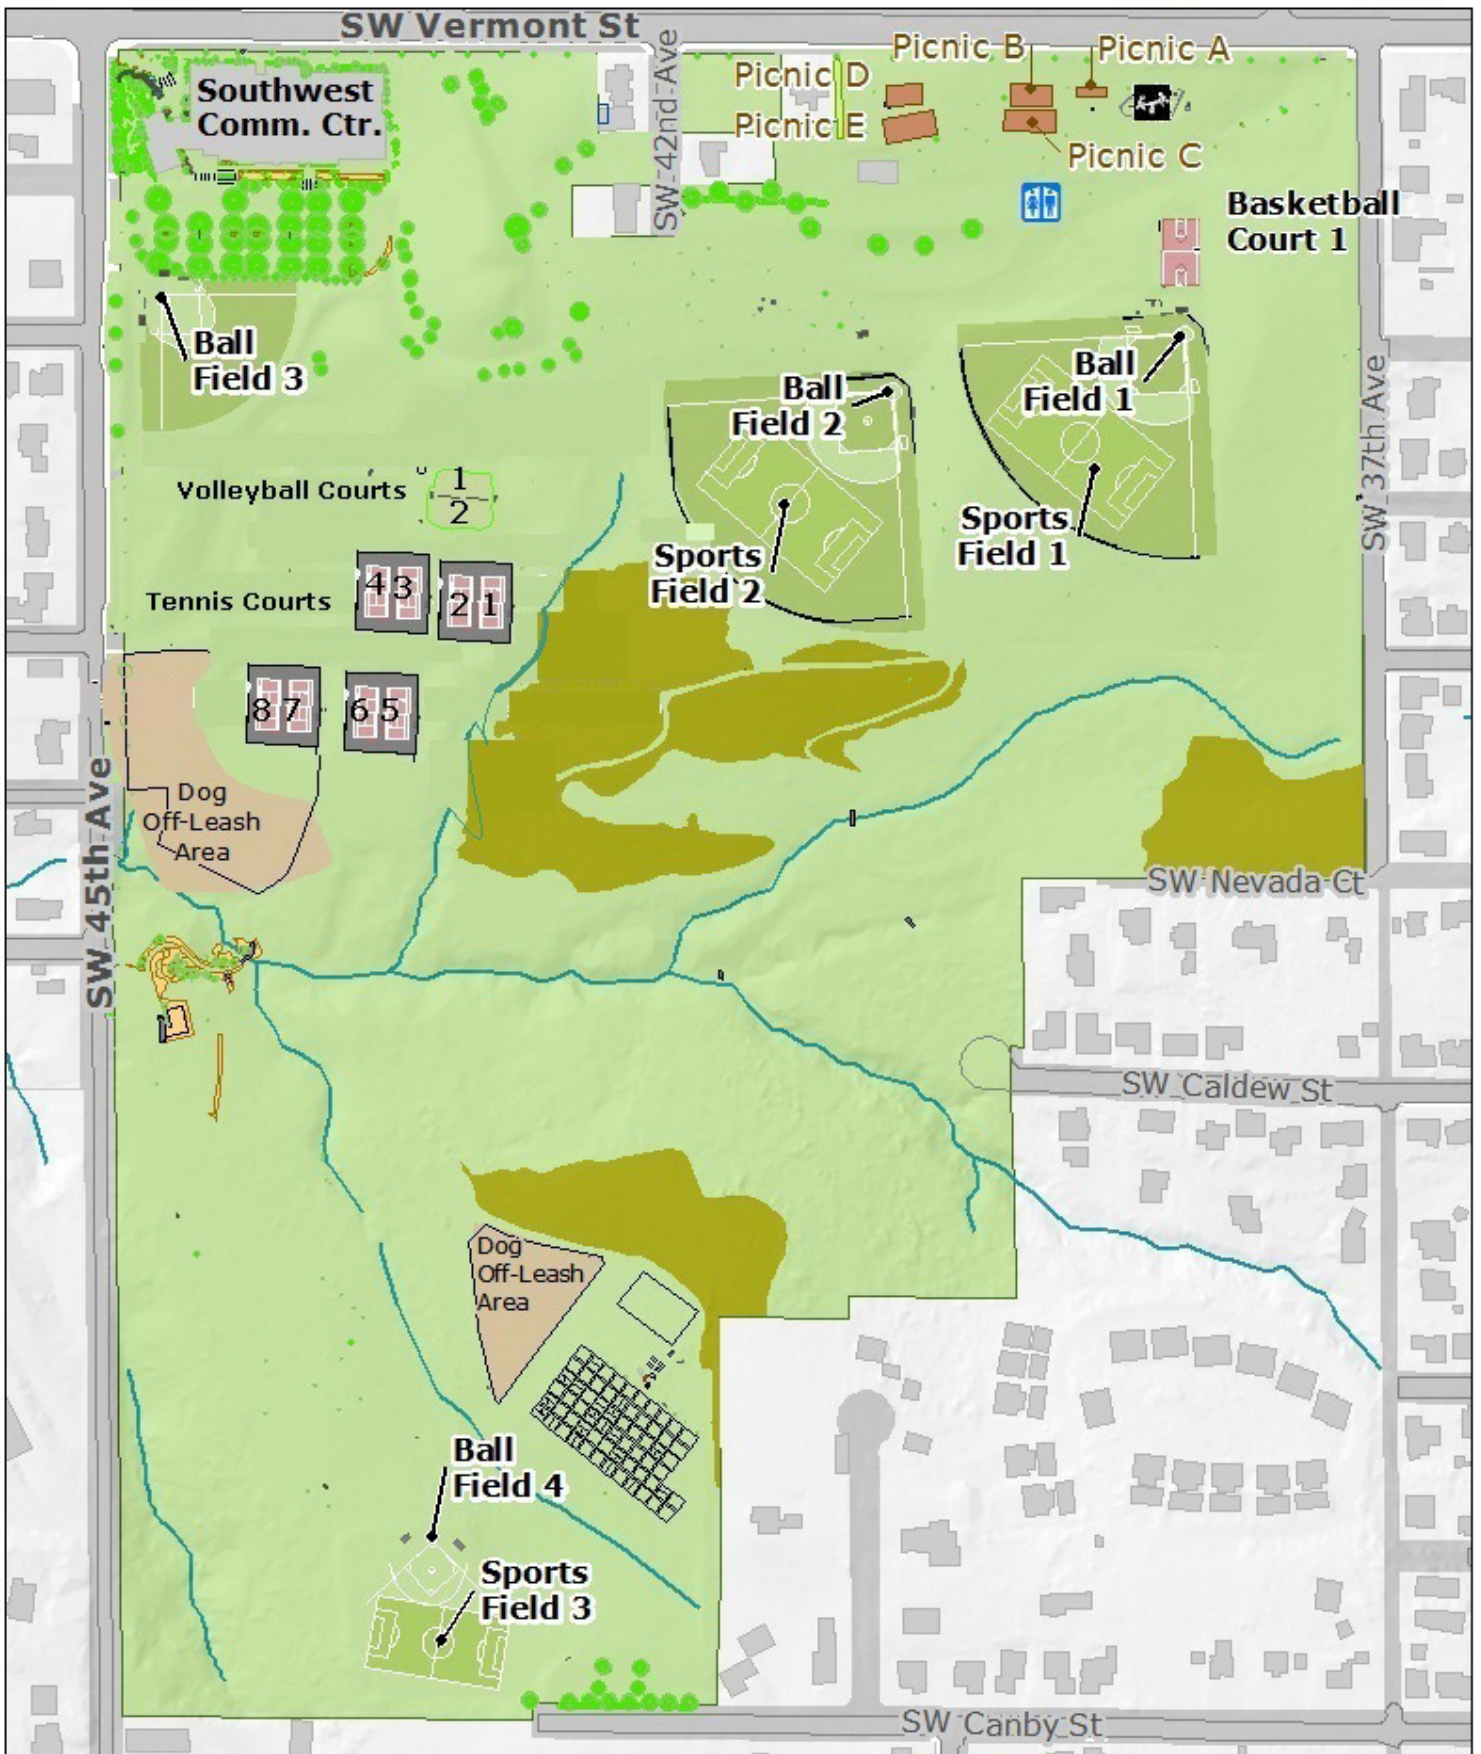

# Gabriel Park

Acres: 89.4

UPDATED JANUARY 2018

**PORTLAND PARKS & RECREATION**™

Healthy Parks, Healthy Portland

Commissioner Amanda Fritz  
Director Mike Abbate  
[PORTLANDPARKS.ORG](http://PORTLANDPARKS.ORG)