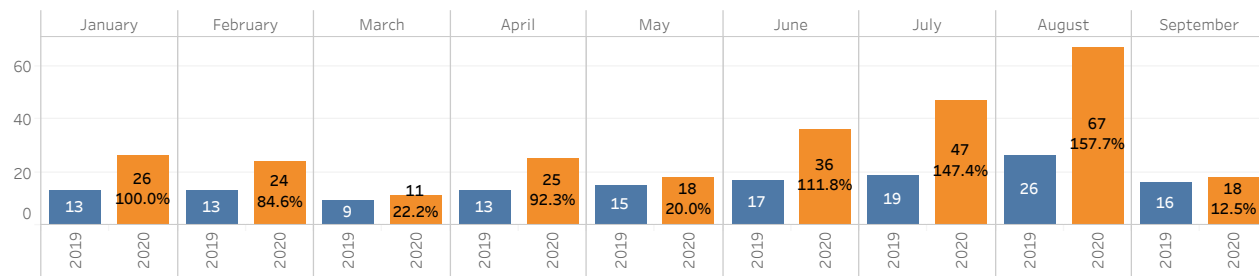

Gun Violence Incident Statistics 2019 - 2020

Last Updated: 9/10/2020 4:01:25 AM

514
Shooting Incidents in 2020

Year - Month Comparison

	Previous Year	Current Year	Percent Change
January	33	50	51.5%
February	31	38	22.6%
March	32	23	-28.1%
April	26	48	84.6%
May	37	41	10.8%
June	31	61	96.8%
July	36	102	183.3%
August	41	118	187.8%
September	32	33	
Grand Total	299	514	71.9%

Note: The data represented does not include completed or attempted suicides reported by the Portland Police Bureau and coded as such. Shooting incidents may change as more information is provided to police and/or reports are updated. System records are continually updated and revised as additional information is received.

Central Precinct Month-to-Month Comparison

East Precinct Month-to-Month Comparison

North Precinct Month-to-Month Comparison

Gun Violence Injury Statistics 2019 - 2020

Last Updated: 9/10/2020 4:01:25 AM

150
Persons Injured in 2020