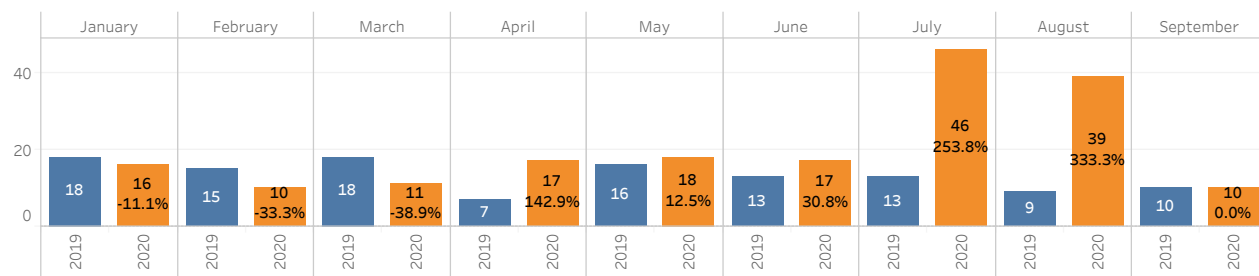

Gun Violence Incident Statistics 2019 - 2020

Last Updated: 9/10/2020 4:01:25 AM

514
Shooting Incidents in 2020

Year - Month Comparison

	Previous Year	Current Year	Percent Change
January	33	50	51.5%
February	31	38	22.6%
March	32	23	-28.1%
April	26	48	84.6%
May	37	41	10.8%
June	31	61	96.8%
July	36	102	183.3%
August	41	118	187.8%
September	32	33	
Grand Total	299	514	71.9%

Note: The data represented does not include completed or attempted suicides reported by the Portland Police Bureau and coded as such. Shooting incidents may change as more information is provided to police and/or reports are updated. System records are continually updated and revised as additional information is received.

Central Precinct Month-to-Month Comparison

East Precinct Month-to-Month Comparison

North Precinct Month-to-Month Comparison

Gun Violence Injury Statistics 2019 - 2020

Last Updated: 9/10/2020 4:01:25 AM

150
Persons Injured in 2020