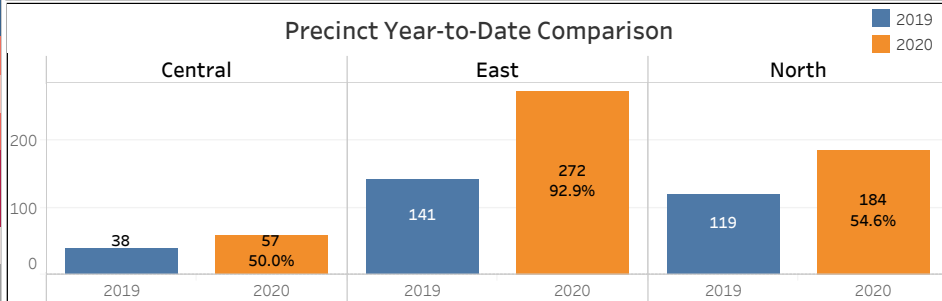

Gun Violence Incident Statistics 2019 - 2020

Last Updated: 9/10/2020 4:01:25 AM

514
Shooting Incidents in 2020

Year - Month Comparison

	Previous Year	Current Year	Percent Change
January	33	50	51.5%
February	31	38	22.6%
March	32	23	-28.1%
April	26	48	84.6%
May	37	41	10.8%
June	31	61	96.8%
July	36	102	183.3%
August	41	118	187.8%
September	32	33	
Grand Total	299	514	71.9%

Note: The data represented does not include completed or attempted suicides reported by the Portland Police Bureau and coded as such. Shooting incidents may change as more information is provided to police and/or reports are updated. System records are continually updated and revised as additional information is received.

Central Precinct Month-to-Month Comparison

East Precinct Month-to-Month Comparison

North Precinct Month-to-Month Comparison

Gun Violence Injury Statistics 2019 - 2020

Last Updated: 9/10/2020 4:01:25 AM

150
Persons Injured in 2020