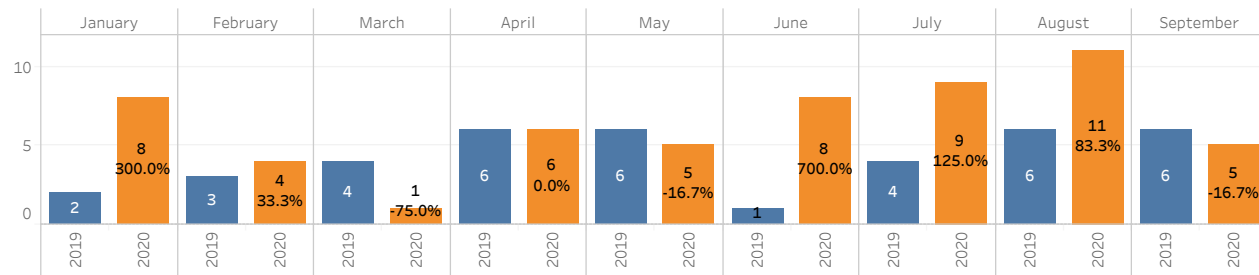

Gun Violence Incident Statistics 2019 - 2020

Last Updated: 9/10/2020 4:01:25 AM

514
Shooting Incidents in 2020

Year - Month Comparison

	Previous Year	Current Year	Percent Change
January	33	50	51.5%
February	31	38	22.6%
March	32	23	-28.1%
April	26	48	84.6%
May	37	41	10.8%
June	31	61	96.8%
July	36	102	183.3%
August	41	118	187.8%
September	32	33	
Grand Total	299	514	71.9%

Note: The data represented does not include completed or attempted suicides reported by the Portland Police Bureau and coded as such. Shooting incidents may change as more information is provided to police and/or reports are updated. System records are continually updated and revised as additional information is received.

Central Precinct Month-to-Month Comparison

East Precinct Month-to-Month Comparison

North Precinct Month-to-Month Comparison

Gun Violence Injury Statistics 2019 - 2020

Last Updated: 9/10/2020 4:01:25 AM

150
Persons Injured in 2020