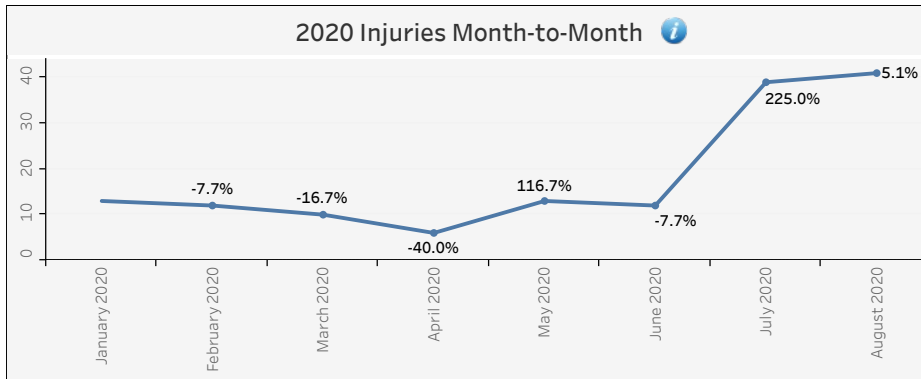

Gun Violence Incident Statistics 2019 - 2020

Last Updated: 9/10/2020 4:01:25 AM

514
Shooting Incidents in 2020

Year - Month Comparison

	Previous Year	Current Year	Percent Change
January	33	50	51.5%
February	31	38	22.6%
March	32	23	-28.1%
April	26	48	84.6%
May	37	41	10.8%
June	31	61	96.8%
July	36	102	183.3%
August	41	118	187.8%
September	32	33	
Grand Total	299	514	71.9%

Note: The data represented does not include completed or attempted suicides reported by the Portland Police Bureau and coded as such. Shooting incidents may change as more information is provided to police and/or reports are updated. System records are continually updated and revised as additional information is received.

Central Precinct Month-to-Month Comparison

East Precinct Month-to-Month Comparison

North Precinct Month-to-Month Comparison

Gun Violence Injury Statistics 2019 - 2020

Last Updated: 9/10/2020 4:01:25 AM

150
Persons Injured in 2020

Year - Month Comparison

	Previous Year	Current Year	Percent Change
January	10	13	30.0%
February	7	12	71.4%
March	4	10	150.0%
April	7	6	-14.3%
May	13	13	0.0%
June	8	12	50.0%
July	13	39	200.0%
August	15	41	173.3%
September	11	4	
Grand Total	88	150	70.5%