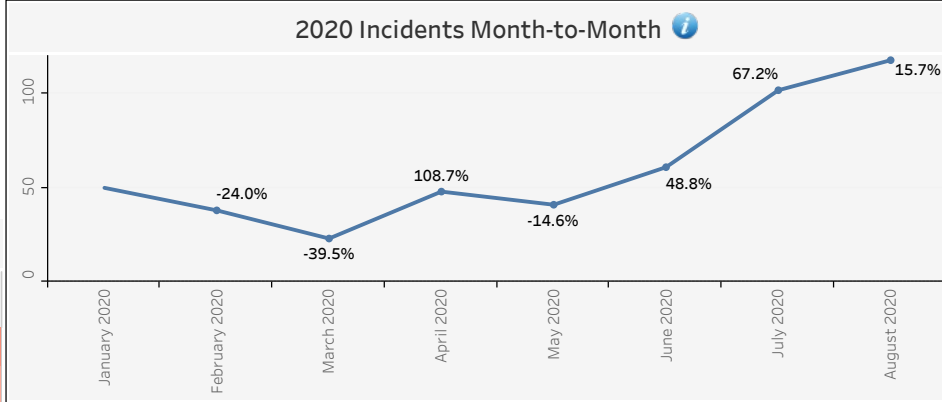

Gun Violence Incident Statistics 2019 - 2020

Last Updated: 9/10/2020 4:01:25 AM

514
Shooting Incidents in 2020

Year - Month Comparison

	Previous Year	Current Year	Percent Change
January	33	50	51.5%
February	31	38	22.6%
March	32	23	-28.1%
April	26	48	84.6%
May	37	41	10.8%
June	31	61	96.8%
July	36	102	183.3%
August	41	118	187.8%
September	32	33	
Grand Total	299	514	71.9%

Note: The data represented does not include completed or attempted suicides reported by the Portland Police Bureau and coded as such. Shooting incidents may change as more information is provided to police and/or reports are updated. System records are continually updated and revised as additional information is received.

Central Precinct Month-to-Month Comparison

East Precinct Month-to-Month Comparison

North Precinct Month-to-Month Comparison

Gun Violence Injury Statistics 2019 - 2020

Last Updated: 9/10/2020 4:01:25 AM

150
Persons Injured in 2020