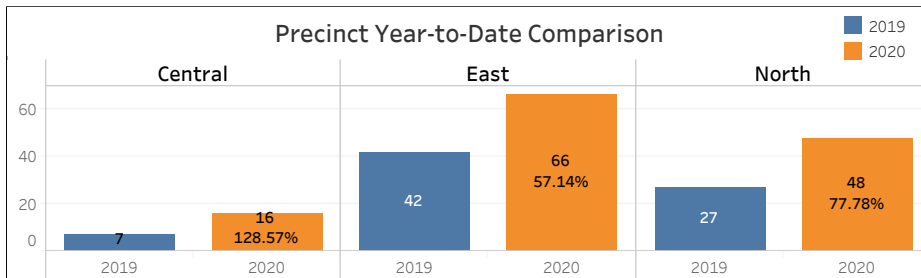

Gun Violence Incident Statistics 2019 - 2020

Last Updated: 9/10/2020 4:01:25 AM

514
Shooting Incidents in 2020

Year - Month Comparison

	Previous Year	Current Year	Percent Change
January	33	50	51.5%
February	31	38	22.6%
March	32	23	-28.1%
April	26	48	84.6%
May	37	41	10.8%
June	31	61	96.8%
July	36	102	183.3%
August	41	118	187.8%
September	32	33	
Grand Total	299	514	71.9%

Note: The data represented does not include completed or attempted suicides reported by the Portland Police Bureau and coded as such. Shooting incidents may change as more information is provided to police and/or reports are updated. System records are continually updated and revised as additional information is received.

Central Precinct Month-to-Month Comparison

East Precinct Month-to-Month Comparison

North Precinct Month-to-Month Comparison

Gun Violence Injury Statistics 2019 - 2020

Last Updated: 9/10/2020 4:01:25 AM

150
Persons Injured in 2020

Year - Month Comparison

	Previous Year	Current Year	Percent Change
January	10	13	30.0%
February	7	12	71.4%
March	4	10	150.0%
April	7	6	-14.3%
May	13	13	0.0%
June	8	12	50.0%
July	13	39	200.0%
August	15	41	173.3%
September	11	4	
Grand Total	88	150	70.5%